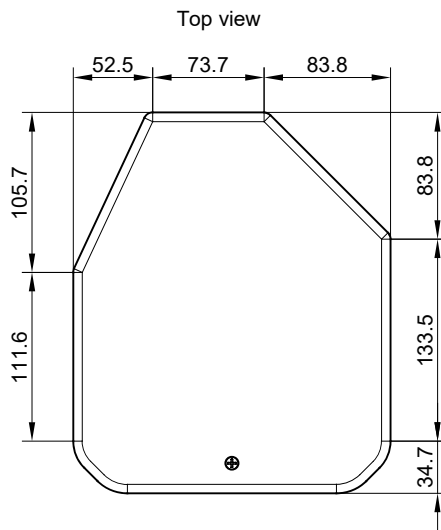

Front view

Side view

Rear view

Top view

Subject to technical changes. Errors and omissions excepted.

TS32 view

scale 1:5
updated on 23.02.2018

musikelectronic geithain gmbh
STUDIO MONITORING - HIGHEND LOUDSPEAKER - SOUND REINFORCEMENT SYSTEMS