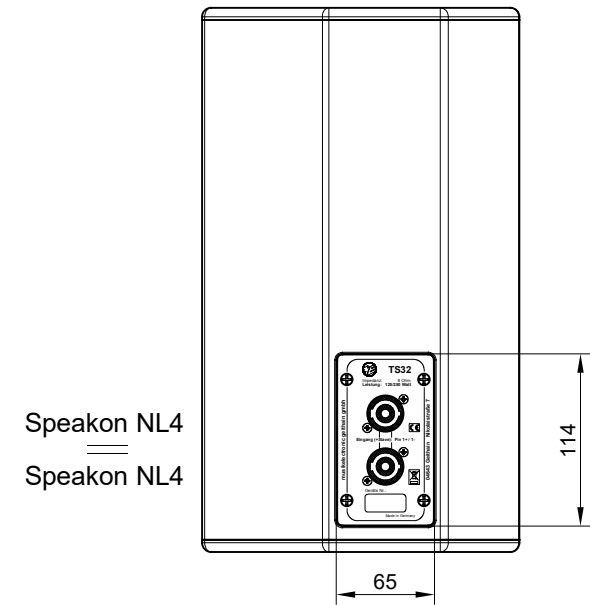

Front view

Side view

Rear view

Top view

Subject to technical changes. Errors and omissions excepted.

TS32 view

scale 1:5
updated on 23.02.2018

musikelectronic geithain gmbh
STUDIO MONITORING - HIGHEND LOUDSPEAKER - SOUND REINFORCEMENT SYSTEMS