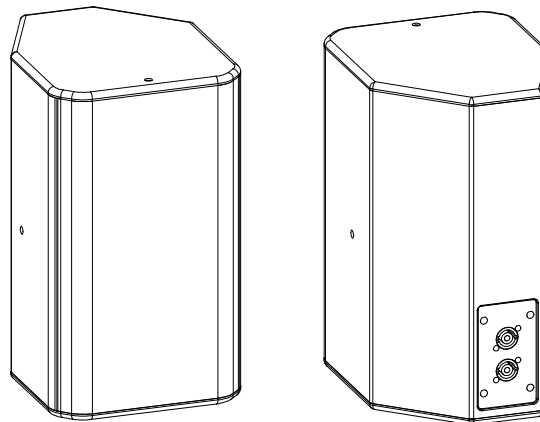

Front view

Side view

Rear view

Top view

Subject to technical changes. Errors and omissions excepted.

TS32 view

scale 1:5
updated on 23.02.2018

musikelectronic geithain gmbh
STUDIO MONITORING - HIGHEND LOUDSPEAKER - SOUND REINFORCEMENT SYSTEMS