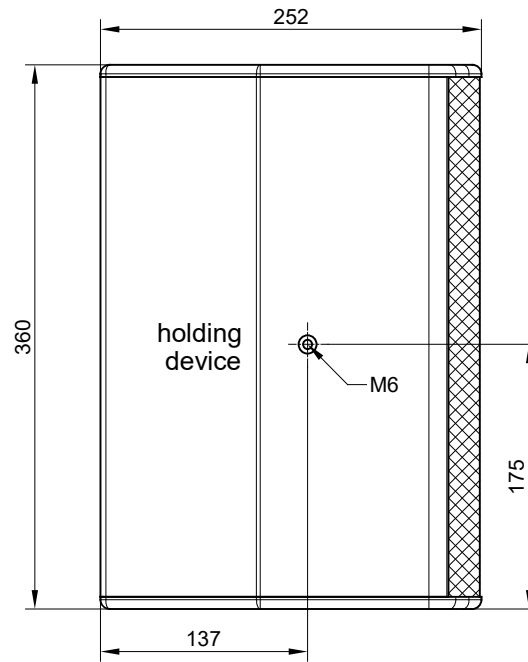

Front view

Side view

Rear view

Top view

Subject to technical changes. Errors and omissions excepted.

TS32 view

scale 1:5
updated on 23.02.2018

musikelectronic geithain gmbh
STUDIO MONITORING - HIGHEND LOUDSPEAKER - SOUND REINFORCEMENT SYSTEMS